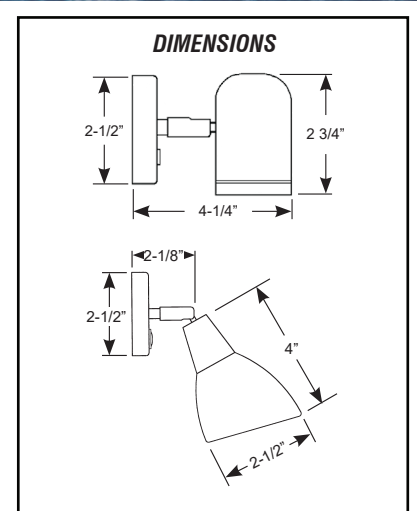

#19053P Polished 304 Stainless Steel
Modern, sleek, and durable design with excellent corrosion resistance. The stainless steel finish is ideal for contemporary, minimalist, or industrial-style interiors.

#19052P Polished Brass
This model has a classic and elegant look, making it a great choice for traditional or vintage-themed interiors.

#41365P Glass Shade 304 Stainless Steel
Frosted Glass Shade LED Cabin & Reading Light. Easy to use, base mounted on/off switch.

LED READING & CABIN LIGHTS

#19052P - #19053P - #41365P

Scandvik's **LED Reading & Cabin Lights** are all premium, adjustable LED lights, that offer a combination of energy efficiency, ease of use, and attractive finishes. Whether you prefer modern stainless steel or classic polished brass finish, each light provides warm, efficient lighting with a wide beam angle and a versatile, adjustable design. These lights are ideal for use in marine cabins, RVs, or any other low-voltage setting where a high-quality reading or task light is needed.

KEY FEATURES

- ✓ **VOLTAGE COMPATIBILITY:** Suitable for 12/24V systems, with a voltage range of 8-30 VDC
- ✓ **ADJUSTABLE SWIVEL AND TILT HEAD:** Fully adjustable, allowing you to direct the light precisely where it's needed.
- ✓ **ON/OFF ROCKER SWITCH:** The convenient base-mounted rocker switch allows for easy operation.
- ✓ **USB-C CONNECTION:** **NEW** Integrated USB-C port for modern charging convenience (perfect for powering devices onboard).
- ✓ **BEAM ANGLE:** 120° beam angle, ensuring a wide spread of light without being overly harsh.
- ✓ **MATERIAL & FINISH:** High-quality polished Brass & 304 Stainless Steel finishes.

Quality is Our Tradition
www.scandvik.com

Scandvik, Inc.
423 4th Place SW
Vero Beach, FL 32962

Call Us
1-800-535-6009